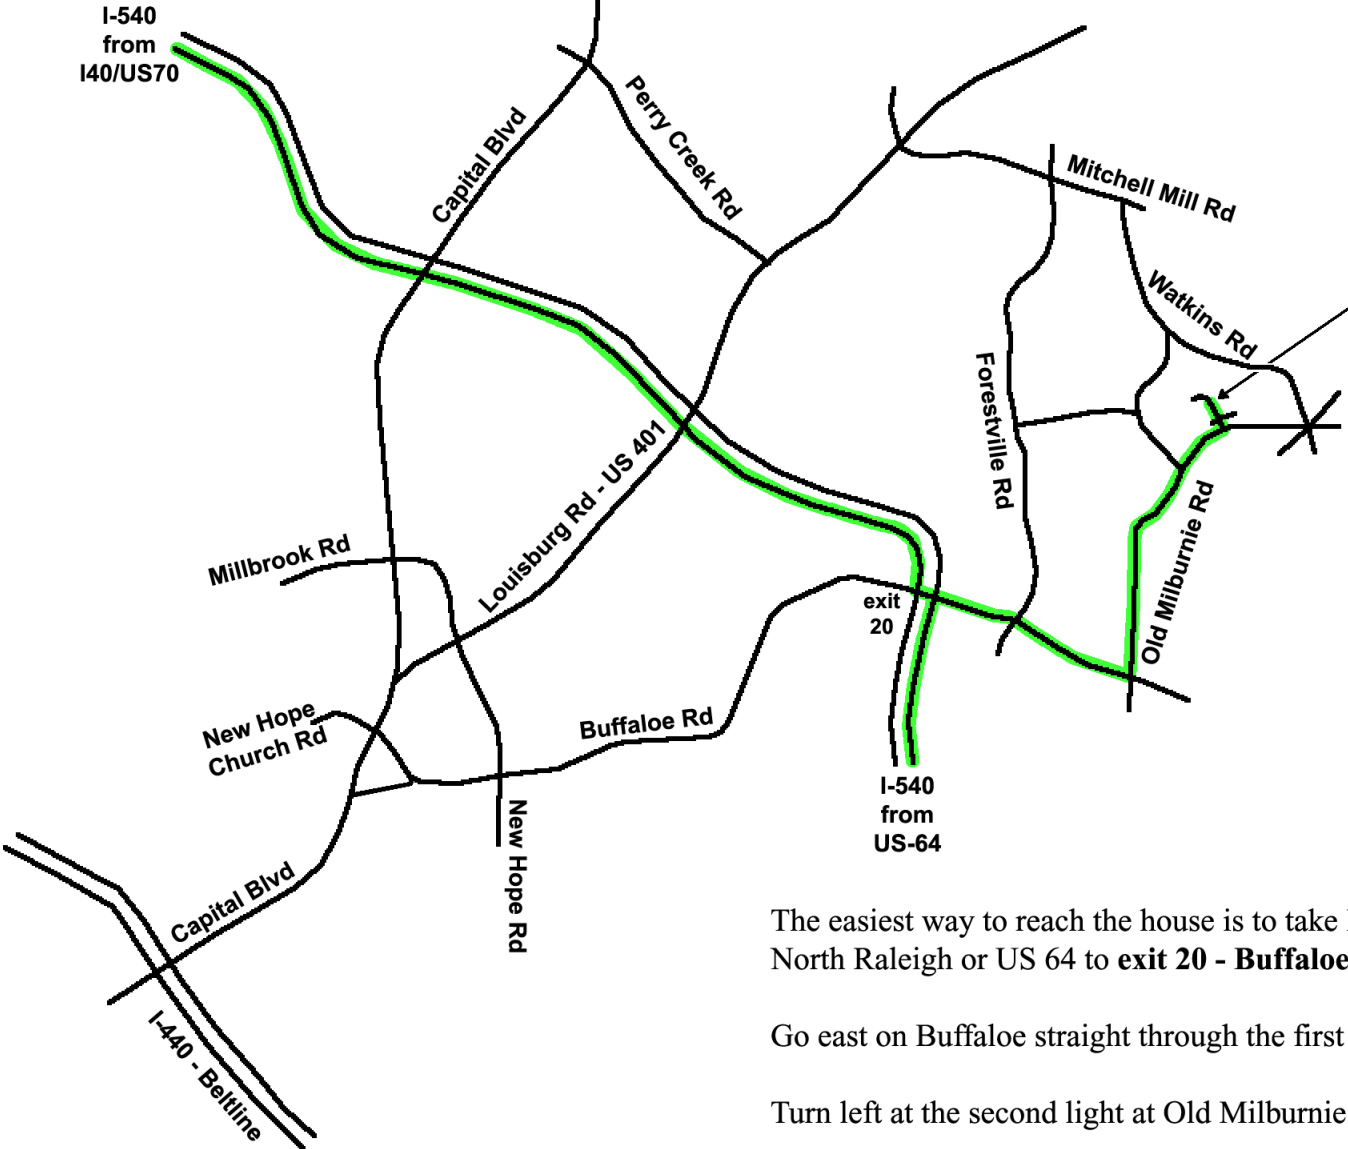

I-540  
from  
I40/US70

The house is located at  
**2920 Candlehurst Lane**  
about half-way down the  
road on the right side.

The easiest way to reach the house is to take I-540 from North Raleigh or US 64 to **exit 20 - Buffaloe Rd.**

Go east on Buffaloe straight through the first light at Forestville Rd.

Turn left at the second light at Old Milburnie Rd.

Drive north about 1.8 miles to **Candlehurst Lane** on the left, in the **Hayden Woods** subdivision.

Turn left on Candlehurst, and the house will be on the right.